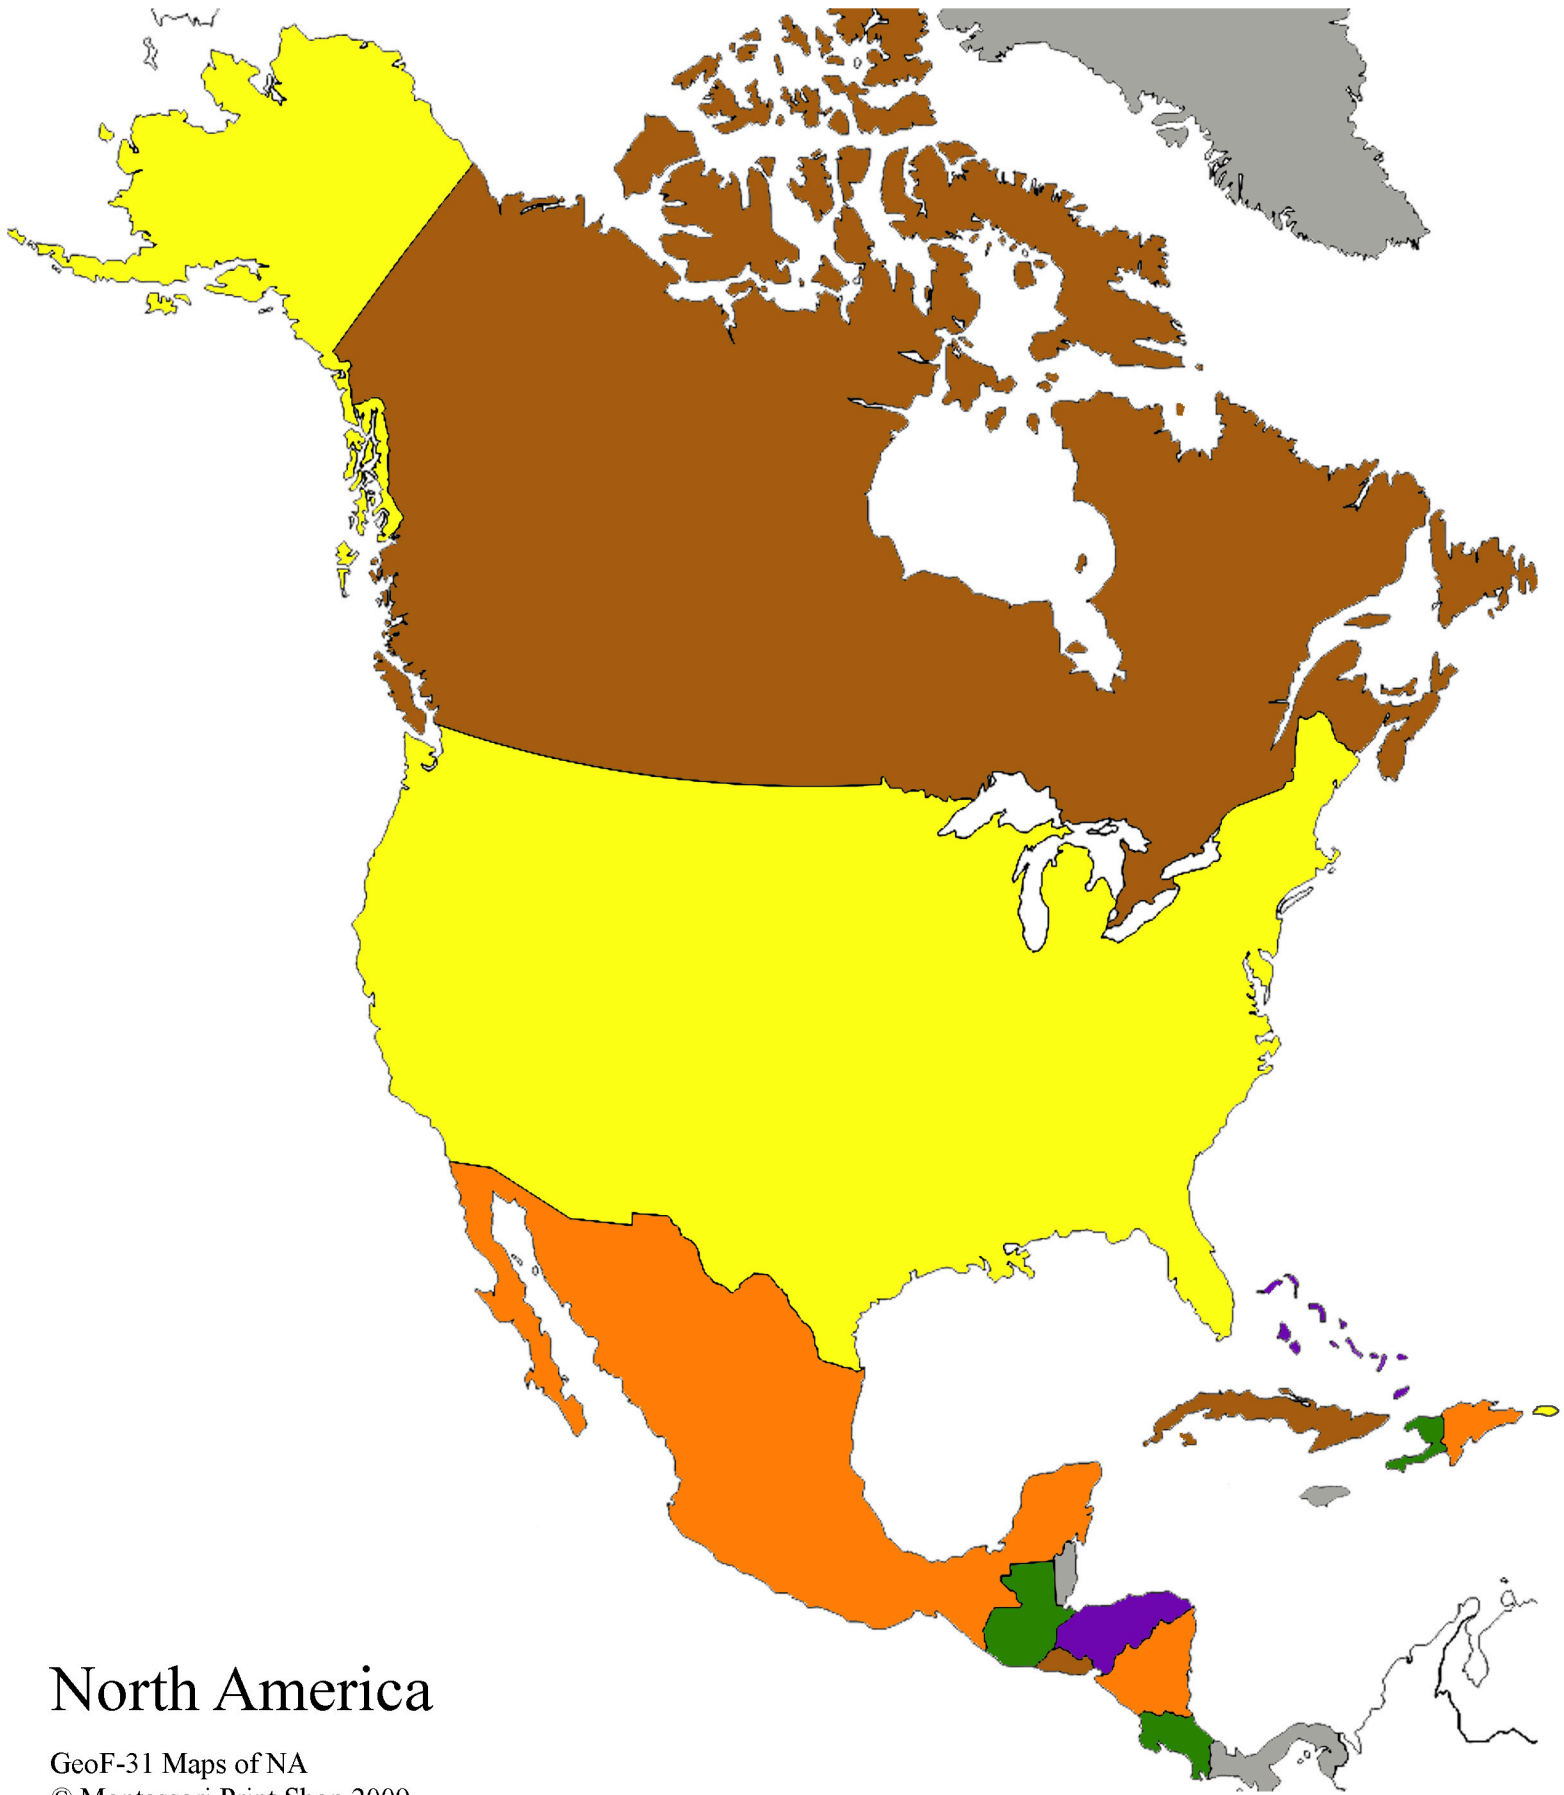

North America

GeoF-31 Maps of NA
© Montessori Print Shop 2009

North America

GeoF-31 Maps of NA
© Montessori Print Shop 2009

North America

GeoF-31 Maps of NA
© Montessori Print Shop 2009

North America

GeoF-31 Maps of NA
© Montessori Print Shop 2009

These printed labels are suitable for the large wooden puzzle map of North America.

North America	Belize	Bahamas
United States of America	Honduras	Jamaica
United States of America	El Salvador	Haiti
Canada	Nicaragua	Dominican Republic
Greenland	Costa Rica	Puerto Rico
Mexico	Panama	Arctic Ocean
Guatemala	Cuba	Pacific Ocean

These printed labels are suitable for the large wooden puzzle map of North America.

Bering Sea	Atlantic Ocean	Gulf of Mexico
Beaufort Sea	Baffin Bay	Hudson Bay
Labrador Sea	Gulf of St. Lawrence	Bay of Fundy
Lake Ontario	Lake Erie	Lake Huron
Lake Michigan	Lake Superior	Gulf of Alaska
Gulf of California	Caribbean Sea	Chukchi Sea

These printed labels are suitable for the large wooden puzzle map of North America.

North America	Belize	Bahamas
United States of America	Honduras	Jamaica
United States of America	El Salvador	Haiti
Canada	Nicaragua	Dominican Republic
Greenland	Costa Rica	Puerto Rico
Mexico	Panama	
Guatemala	Cuba	