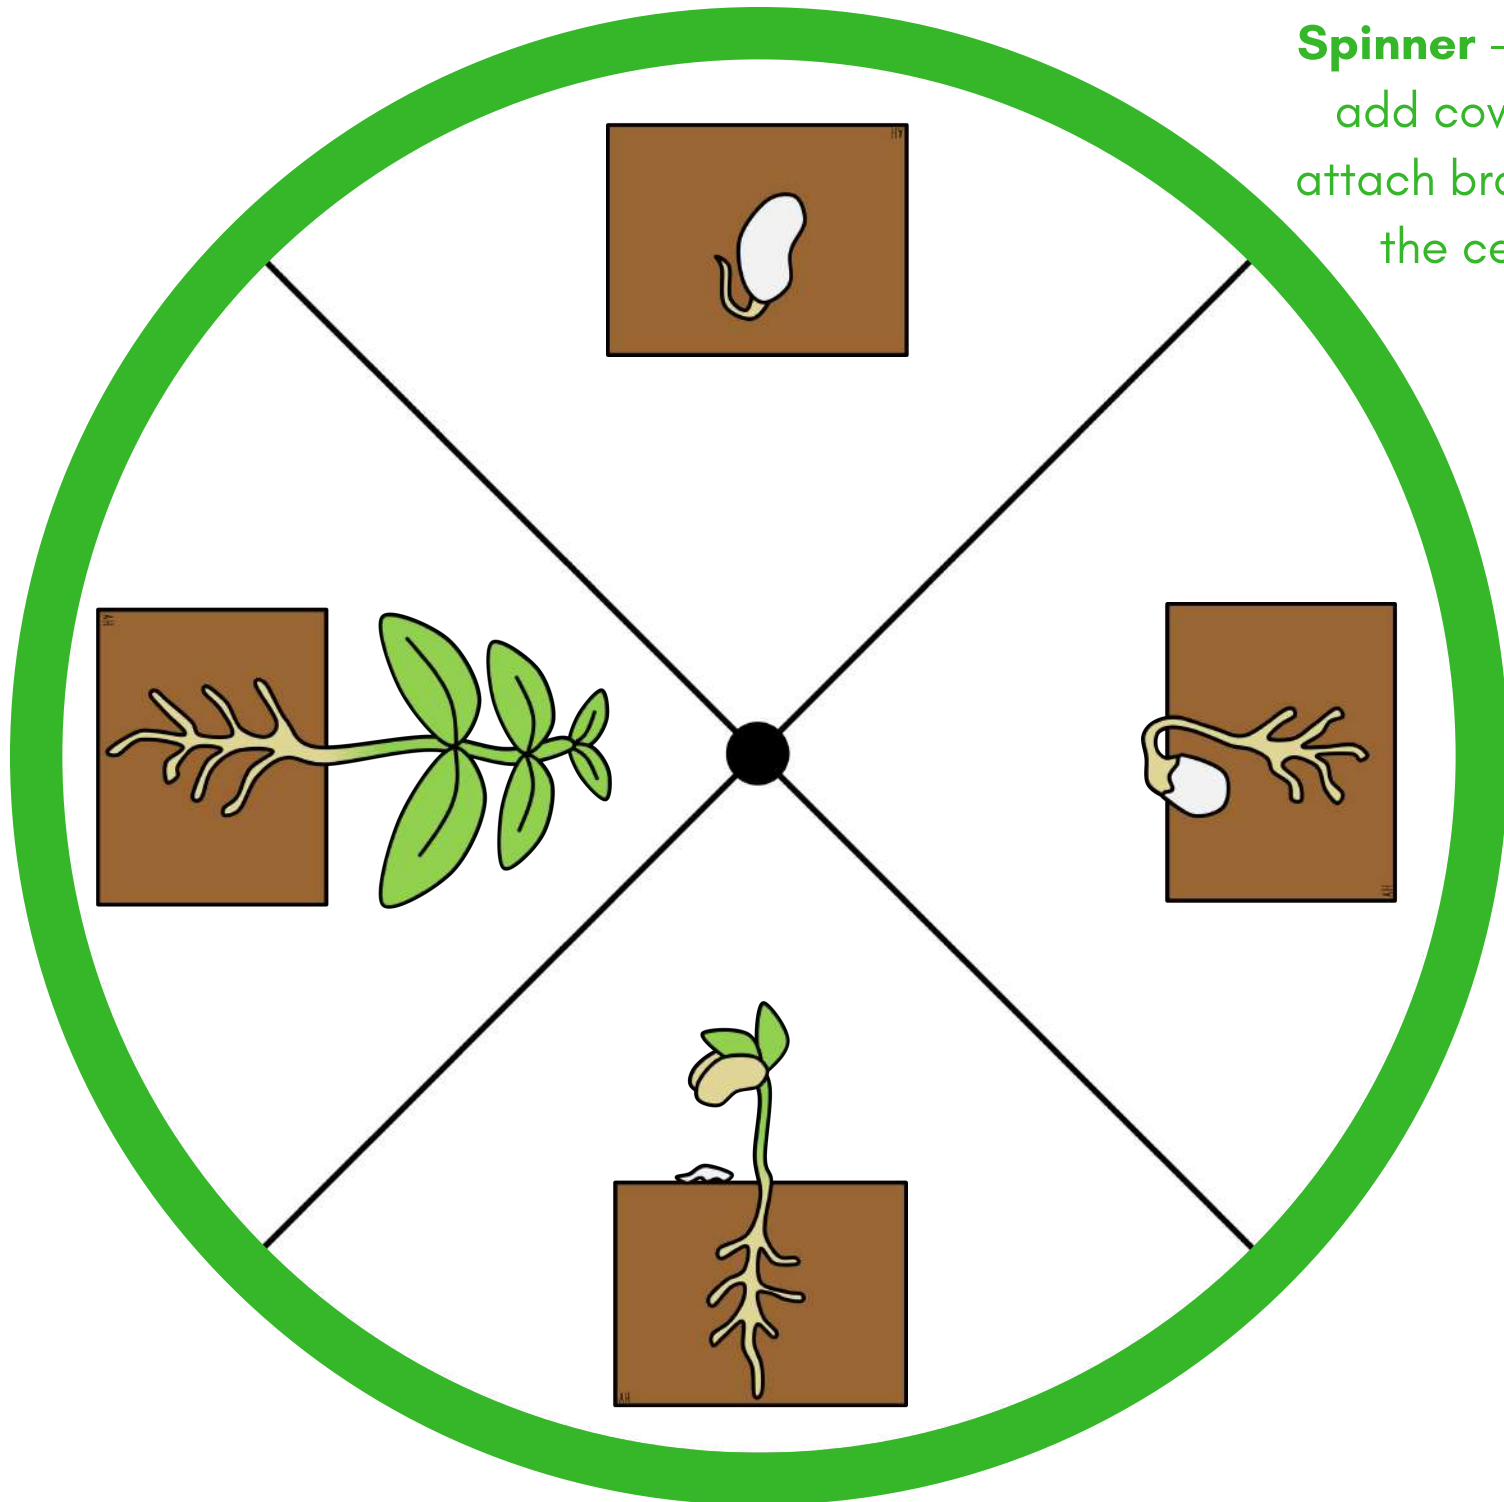

If you have any questions, please contact - **Vanessa** at mamashappyhive@gmail.com

To learn more about our products & printables, Follow at:

Attach this cover to
the spinner with a
brass fastener (brad
clip).

BUTTERFLY Life-Cycle

Spinner - Cut out,
add cover, and
attach brad clip to
the center.

BEE
Life-Cycle

Spinner - Cut out,
add cover, and
attach brad clip to
the center.

CHICKEN Life-Cycle

Spinner - Cut out,
add cover, and
attach brad clip to
the center.

PLANT Life-Cycle

Spinner - Cut out,
add cover, and
attach brad clip to
the center.

CREDITS

TEACHERS PAY TEACHERS

TO KEEP IN TOUCH
AND LEARN MORE ABOUT OUR
PRODUCTS & PRINTABLES,
FOLLOW AT:

 *Mama's* Happy Hive